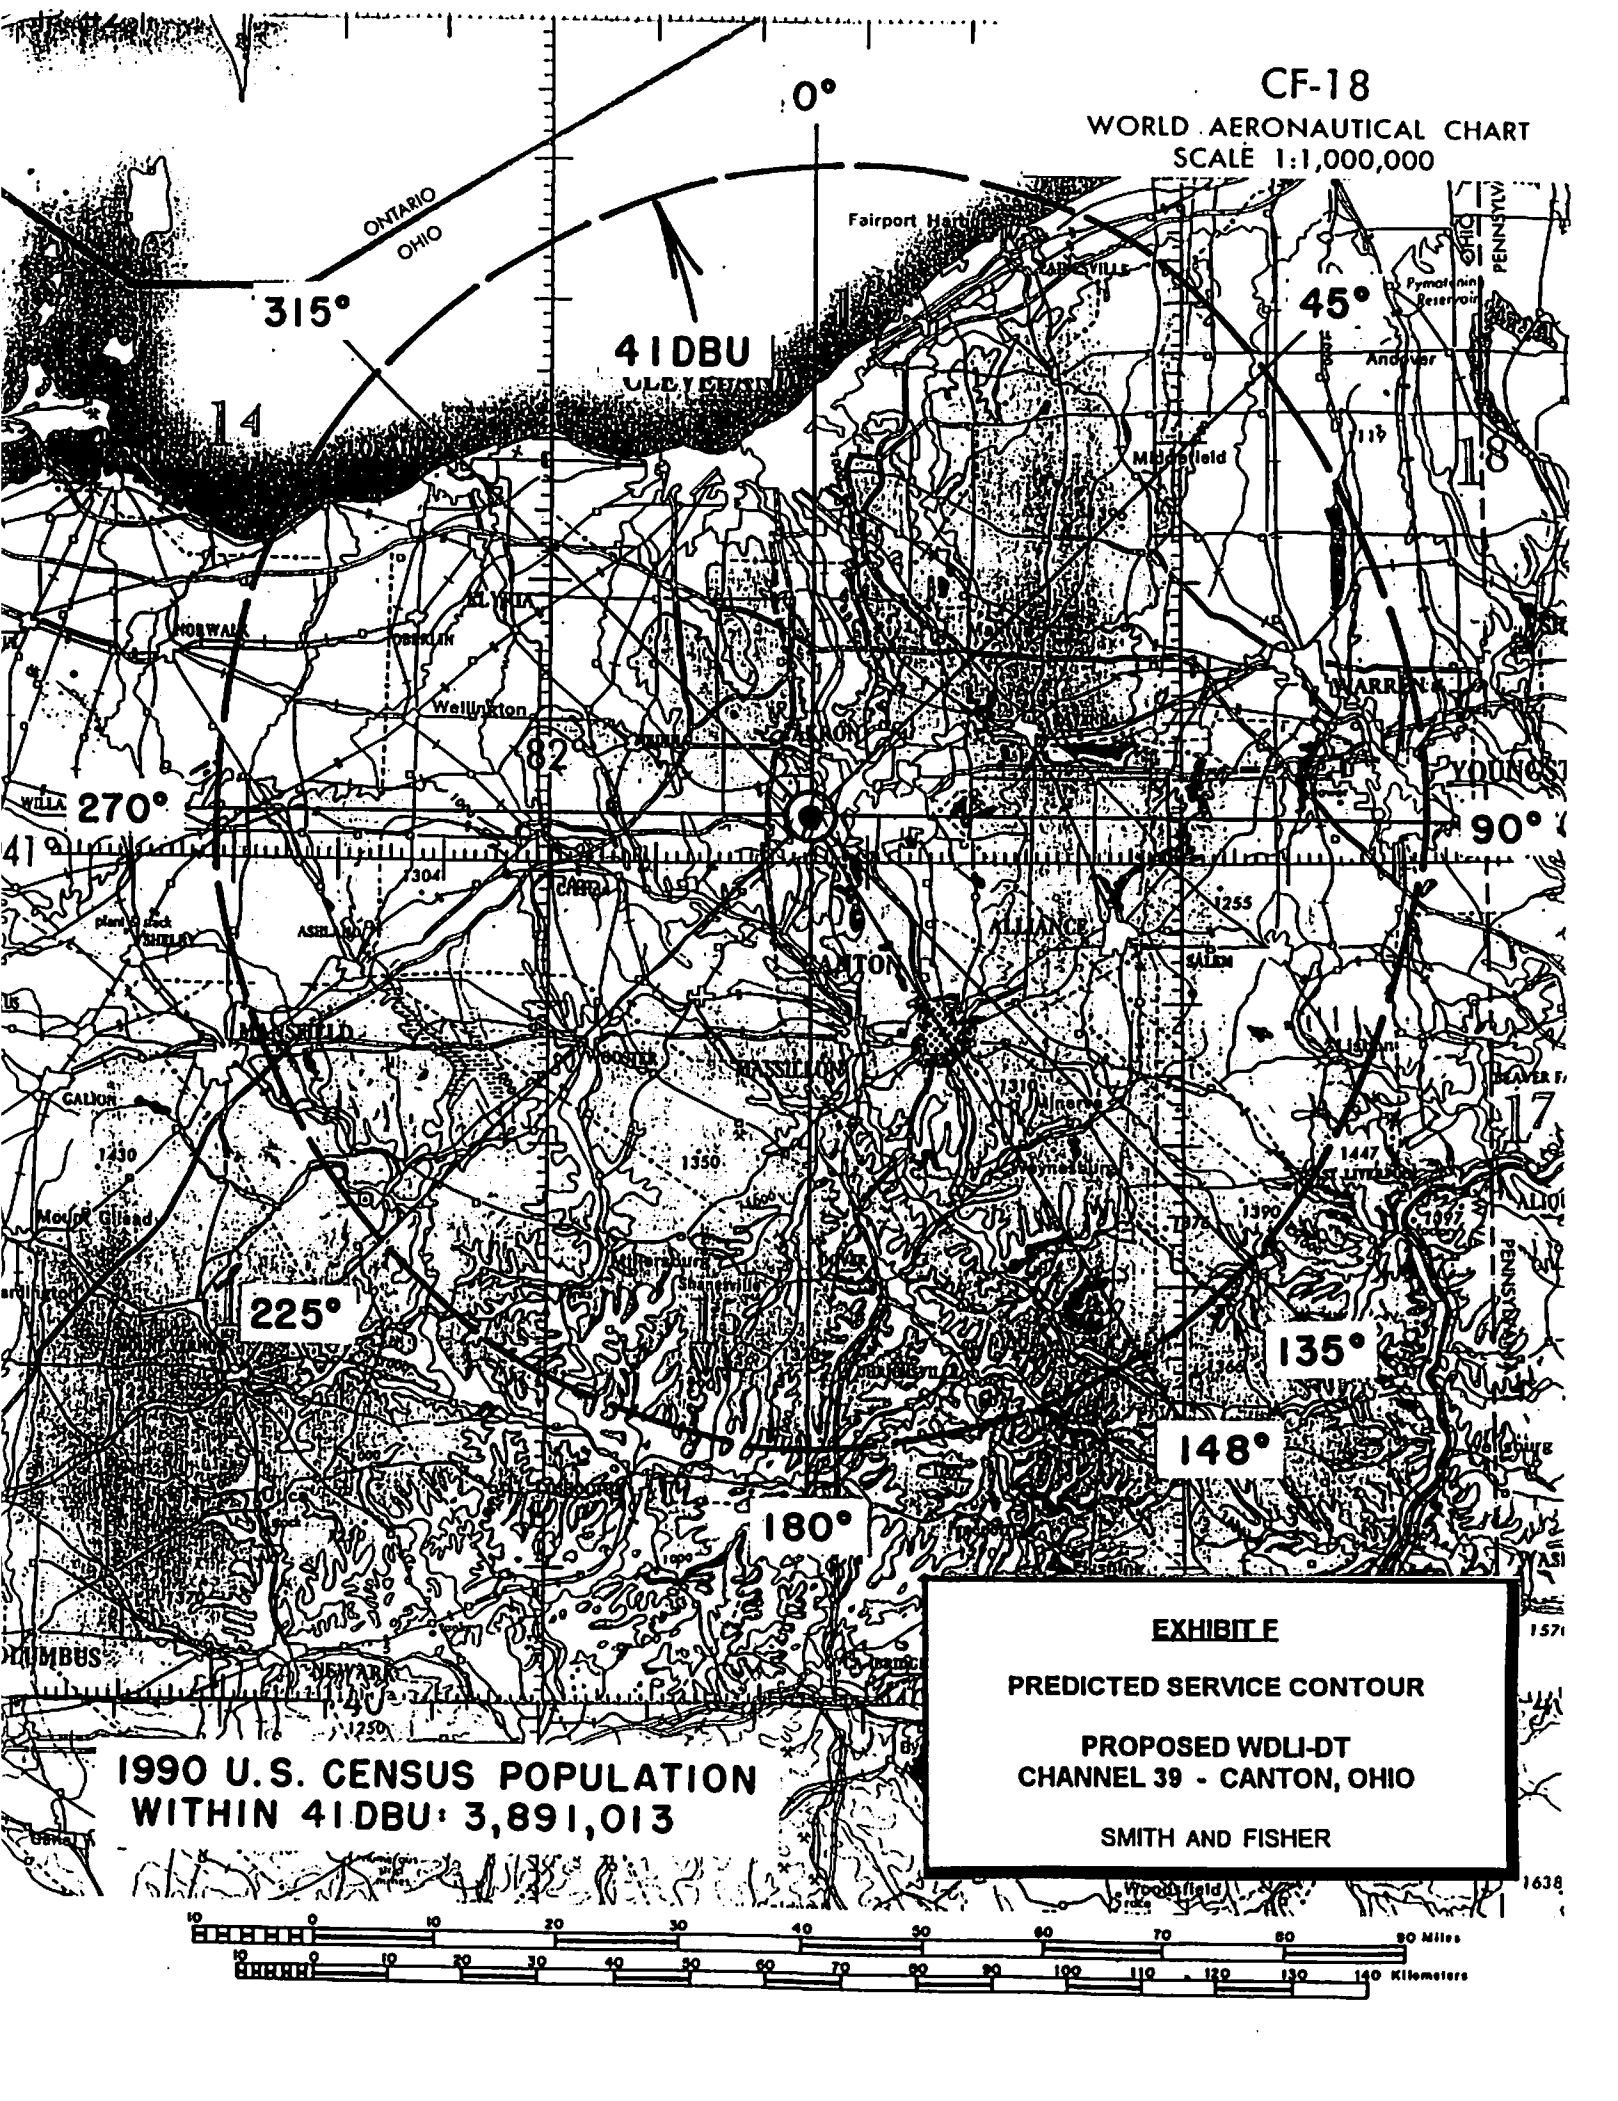

CF-18

WORLD AERONAUTICAL CHART  
SCALE 1:1,000,000

315°

0°

45°

41 DBU  
ULEY (DBU)

270°

90°

225°

135°

148°

180°

1990 U.S. CENSUS POPULATION  
WITHIN 41 DBU: 3,891,013

**EXHIBIT E**  
**PREDICTED SERVICE CONTOUR**  
**PROPOSED WDLI-DT**  
**CHANNEL 39 - CANTON, OHIO**  
**SMITH AND FISHER**